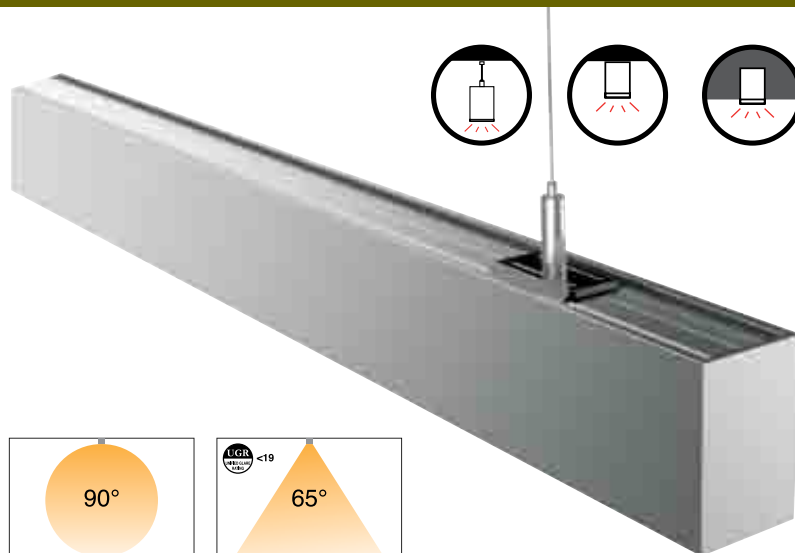

LT-PROFCO4266

DESIGN PROFILE

	Anodized Aluminium
	PC (frosted) Cover (90° beam) UGR<19 Cover (65° beam)
	Silver Black RAL 9004 / White RAL 9003
	Pendant mount / Surface mount Recessed mount
	2500 x 42 x 66 mm

PC- & **UGR <19** cover available