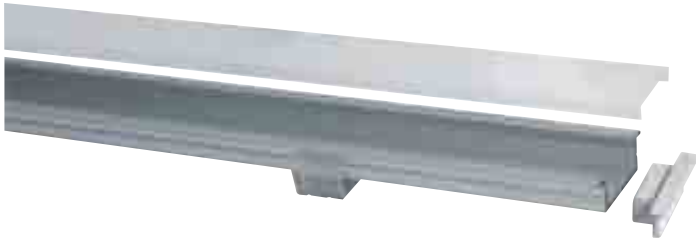

LT-LUMOPROF2Q

LEDSTRIP PROFILE

MATERIAL	Anodized Aluminium
COVER	Frosted
MOUNTING MONTAGE	Recessed Screws
SIZE	2000 x 29,9 x 10,00 mm

Art. No.	Description
LT-LUMOPROF2Q-F	Aluminium LED strip profile + frosted cover
LT-LUMOPROFQMB	Mounting clip
LT-LUMOPROFQEC	Endcap
LT-LUMOPROFQECC	Endcap with Cable hole