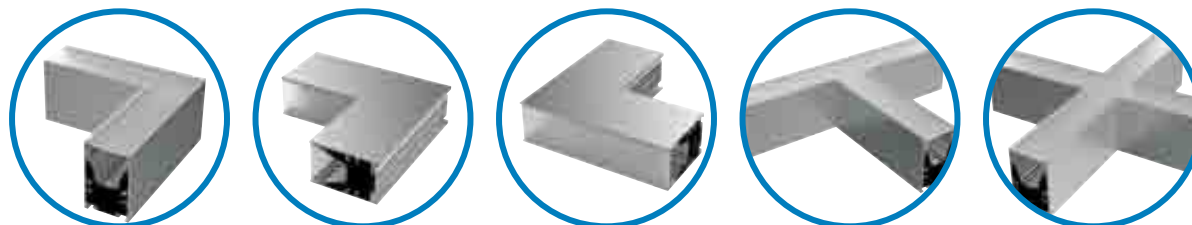

Art. No.	Description
LT-PROFCO5570-S	Aluminium profile + PC (frosted) cover + end cap - Grey
LT-PROFCO5570-B	Aluminium profile + PC (frosted) cover + end cap - Black
LT-PROFCO5570-W	Aluminium profile + PC (frosted) cover + end cap - White
LT-PROFCO5570-U-S	Aluminium profile + UGR <19 cover + end cap - Grey
LT-PROFCO5570-U-B	Aluminium profile + UGR <19 cover + end cap - Black
LT-PROFCO5570-U-W	Aluminium profile + UGR <19 cover + end cap - White
LT-PROFCO-CONW-2	2-wire Power connection cable - Length 1 meter
LT-PROFCO-CONW-3	3-wire Power connection cable - Length 1 meter
LT-PROFCO-CONW-5	5-wire Power connection cable - Length 1 meter
LT-PROFCO5570-SCON	Straight Profile connectors
LT-PROFCO5570-RMB	Mounting bracket for reces. mount
LT-PROFCO5570-L90	Profile Connector 90 Degr.
LT-PROFCO5570-L90N	Profile Connector inside - 90 Degr.
LT-PROFCO5570-L90W	Profile Connector outside - 90 Degr.
LT-PROFCO5570-T90	Profile T-Connector
LT-PROFCO5570-X90	Profile X-Connector
LT-PROFCO-SUSP	Suspension kit
LT-PROFCO-WMB	Wall mounting bracket