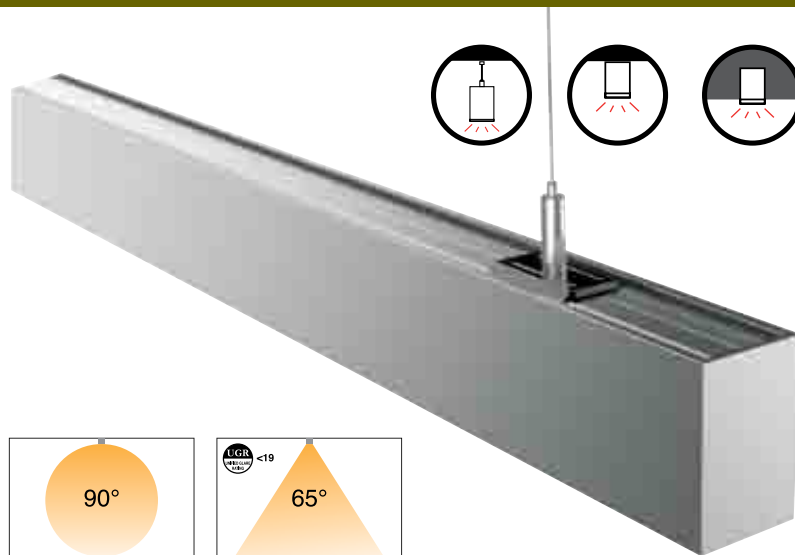

Anodized Aluminium
	PC (frosted) Cover (90° beam) UGR<19 Cover (65° beam)
	Silver Black RAL 9004 / White RAL 9003
	Pendant mount / Surface mount Recessed mount
	2500 x 90 x 86 mm

PC- & **UGR <19 cover available**