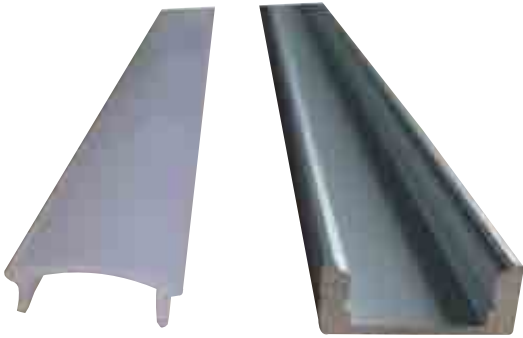

LT-LUMOPROF2A & LT-LUMOPROF3A LEDSTRIP PROFILE

MATERIAL	Anodized Aluminium
COVER	Frosted
MOUNTING MONTAGE	Glue Mounting clips
SIZE	2000 x 17,5 x 7 mm 3000 x 17,5 x 7 mm

Art. No.	Description
LT-LUMOPROF2A-F	Aluminium LED strip profile + frosted cover - Length 2 meters
LT-LUMOPROF3A-F	Aluminium LED strip profile + frosted cover - Length 3 meters
LT-LUMOPROFAMB	Mounting bracket
LT-LUMOPROFAEC	Endcap
LT-LUMOPROFAECC	Endcap + cable hole