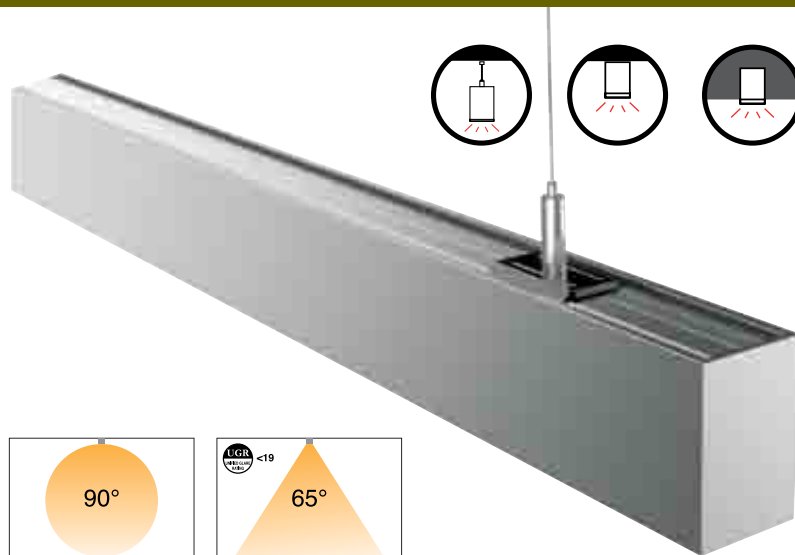

LT-PROFCO7380

DESIGN PROFILE

MATERIAL	Anodized Aluminium
COVER	PC (frosted) Cover (90° beam) UGR<19 Cover (65° beam)
COLOR	Silver Black RAL 9004 / White RAL 9003
MOUNTING MONTAGE	Pendant mount / Surface mount Recessed mount
SIZE	2500 x 73 x 80 mm

PC- & **UGR <19** cover available