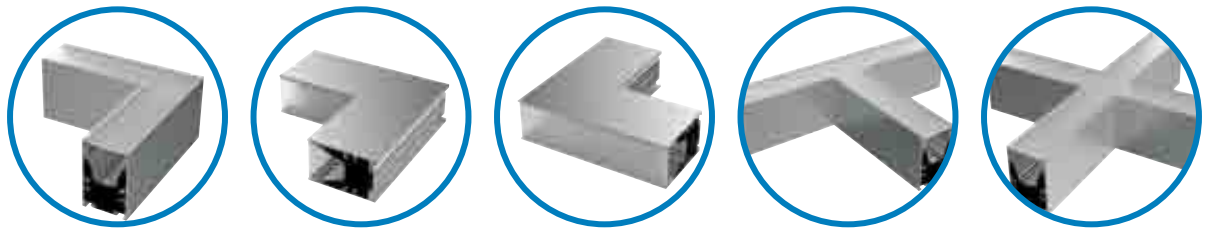

PC- &  **UGR <19** cover available

Art. No.	Description
LT-PROFCO7380-S	Aluminium profile + PC (frosted) cover + end cap - Grey
LT-PROFCO7380-B	Aluminium profile + PC (frosted) cover + end cap - Black
LT-PROFCO7380-W	Aluminium profile + PC (frosted) cover + end cap - White
LT-PROFCO7380-U-S	Aluminium profile + UGR <19 cover + end cap - Grey
LT-PROFCO7380-U-B	Aluminium profile + UGR <19 cover + end cap - Black
LT-PROFCO7380-U-W	Aluminium profile + UGR <19 cover + end cap - White
LT-PROFCO-CONW-2	2-wire Power connection cable - Length 1 meter
LT-PROFCO-CONW-3	3-wire Power connection cable - Length 1 meter
LT-PROFCO-CONW-5	5-wire Power connection cable - Length 1 meter
LT-PROFCO7380-SCON	Straight Profile connectors
LT-PROFCO7380-RMB	Mounting bracket for reces. mount
LT-PROFCO7380-L90	Profile Connector 90 Degr.
LT-PROFCO7380-L90N	Profile Connector inside - 90 Degr.
LT-PROFCO7380-L90W	Profile Connector outside - 90 Degr.
LT-PROFCO7380-T90	Profile T-Connector
LT-PROFCO7380-X90	Profile X-Connector
LT-PROFCO-SUSP	Suspension kit
LT-PROFCO-WMB	Wall mounting bracket