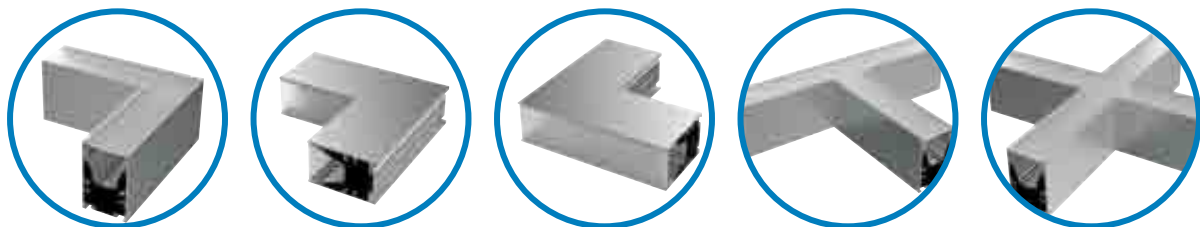

PC- & **UGR <19** cover available

Art. No.	Description
LT-PROFCO4266-S	Aluminium profile + PC (frosted) cover + end cap - Grey
LT-PROFCO4266-B	Aluminium profile + PC (frosted) cover + end cap - Black
LT-PROFCO4266-W	Aluminium profile + PC (frosted) cover + end cap - White
LT-PROFCO4266-U-S	Aluminium profile + UGR <19 cover + end cap - Grey
LT-PROFCO4266-U-B	Aluminium profile + UGR <19 cover + end cap - Black
LT-PROFCO4266-U-W	Aluminium profile + UGR <19 cover + end cap - White
LT-PROFCO-CONW-2	2-wire Power connection cable - Length 1 meter
LT-PROFCO-CONW-3	3-wire Power connection cable - Length 1 meter
LT-PROFCO-CONW-5	5-wire Power connection cable - Length 1 meter
LT-PROFCO4266-SCON	Straight Profile connectors
LT-PROFCO4266-RMB	Mounting bracket for reces. mount
LT-PROFCO4266-L90	Profile Connector 90 Degr.
LT-PROFCO4266-L90N	Profile Connector inside - 90 Degr.
LT-PROFCO4266-L90W	Profile Connector outside - 90 Degr.
LT-PROFCO4266-T90	Profile T-Connector
LT-PROFCO4266-X90	Profile X-Connector
LT-PROFCO-SUSP	Suspension kit
LT-PROFCO-WMB	Wall mounting bracket