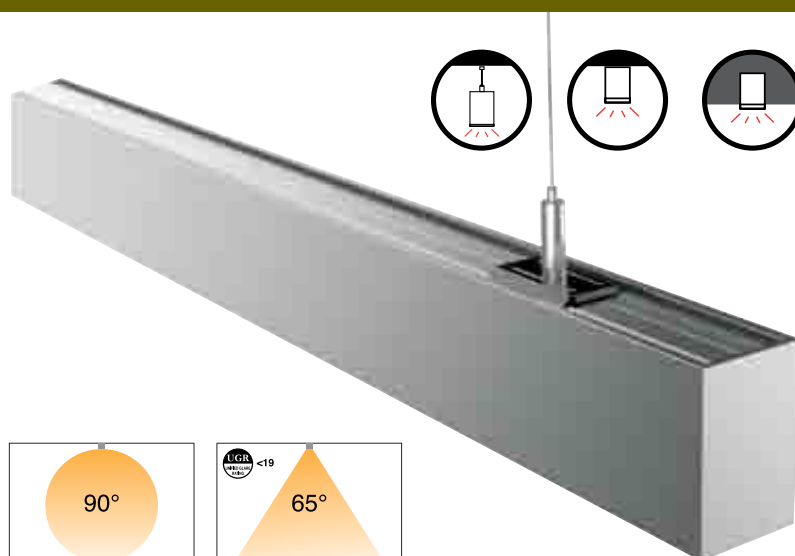

LT-PROFCO5570

DESIGN PROFILE

	Anodized Aluminium
	PC (frosted) Cover (90° beam) UGR<19 Cover (65° beam)
	Silver Black RAL 9004 / White RAL 9003
	Pendant mount / Surface mount Recessed mount
	2500 x 55 x 70 mm

PC- & **UGR <19** cover available