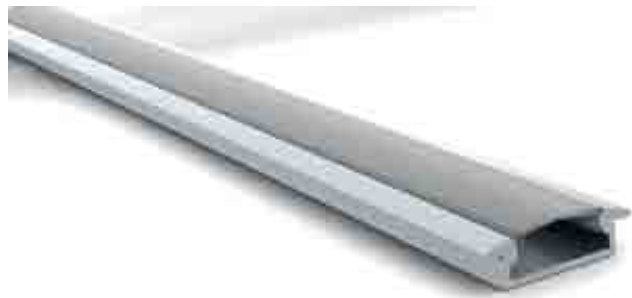

LT-PROF2Q

LEDSTRIP PROFILE

MATERIAL	Anodized Aluminium
COVER	Frosted / Semi Frosted / Clear
MOUNTING MONTAGE	Recessed
SIZE	2000 x 29,6 x 8,47 mm

Art. No.	Description
LT-PROF2Q-F	Aluminium LED strip profile + frosted cover
LT-PROF2Q-C	Aluminium LED strip profile + clear cover
LT-PROF2Q-S	Aluminium LED strip profile + semi-frosted cover
LT-PROFQECA	Aluminium Endcap
LT-PROFQECCA	Aluminium Endcap + cable hole