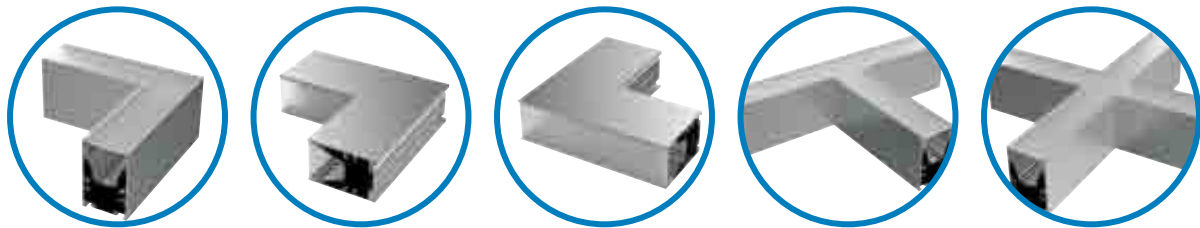

Art. No.	Description
LT-PROFCO9086-S	Aluminium profile + PC (frosted) cover + end cap - Grey
LT-PROFCO9086-B	Aluminium profile + PC (frosted) cover + end cap - Black
LT-PROFCO9086-W	Aluminium profile + PC (frosted) cover + end cap - White
LT-PROFCO9086-U-S	Aluminium profile + UGR <19 cover + end cap - Grey
LT-PROFCO9086-U-B	Aluminium profile + UGR <19 cover + end cap - Black
LT-PROFCO9086-U-W	Aluminium profile + UGR <19 cover + end cap - White
LT-PROFCO-CONW-2	2-wire Power connection cable - Length 1 meter
LT-PROFCO-CONW-3	3-wire Power connection cable - Length 1 meter
LT-PROFCO-CONW-5	5-wire Power connection cable - Length 1 meter
LT-PROFCO9086-SCON	Straight Profile connectors
LT-PROFCO9086-RMB	Mounting bracket for reces. mount
LT-PROFCO9086-L90	Profile Connector 90 Degr.
LT-PROFCO9086-L90N	Profile Connector inside - 90 Degr.
LT-PROFCO9086-L90W	Profile Connector outside - 90 Degr.
LT-PROFCO9086-T90	Profile T-Connector
LT-PROFCO9086-X90	Profile X-Connector
LT-PROFCO-SUSP	Suspension kit
LT-PROFCO-WMB	Wall mounting bracket